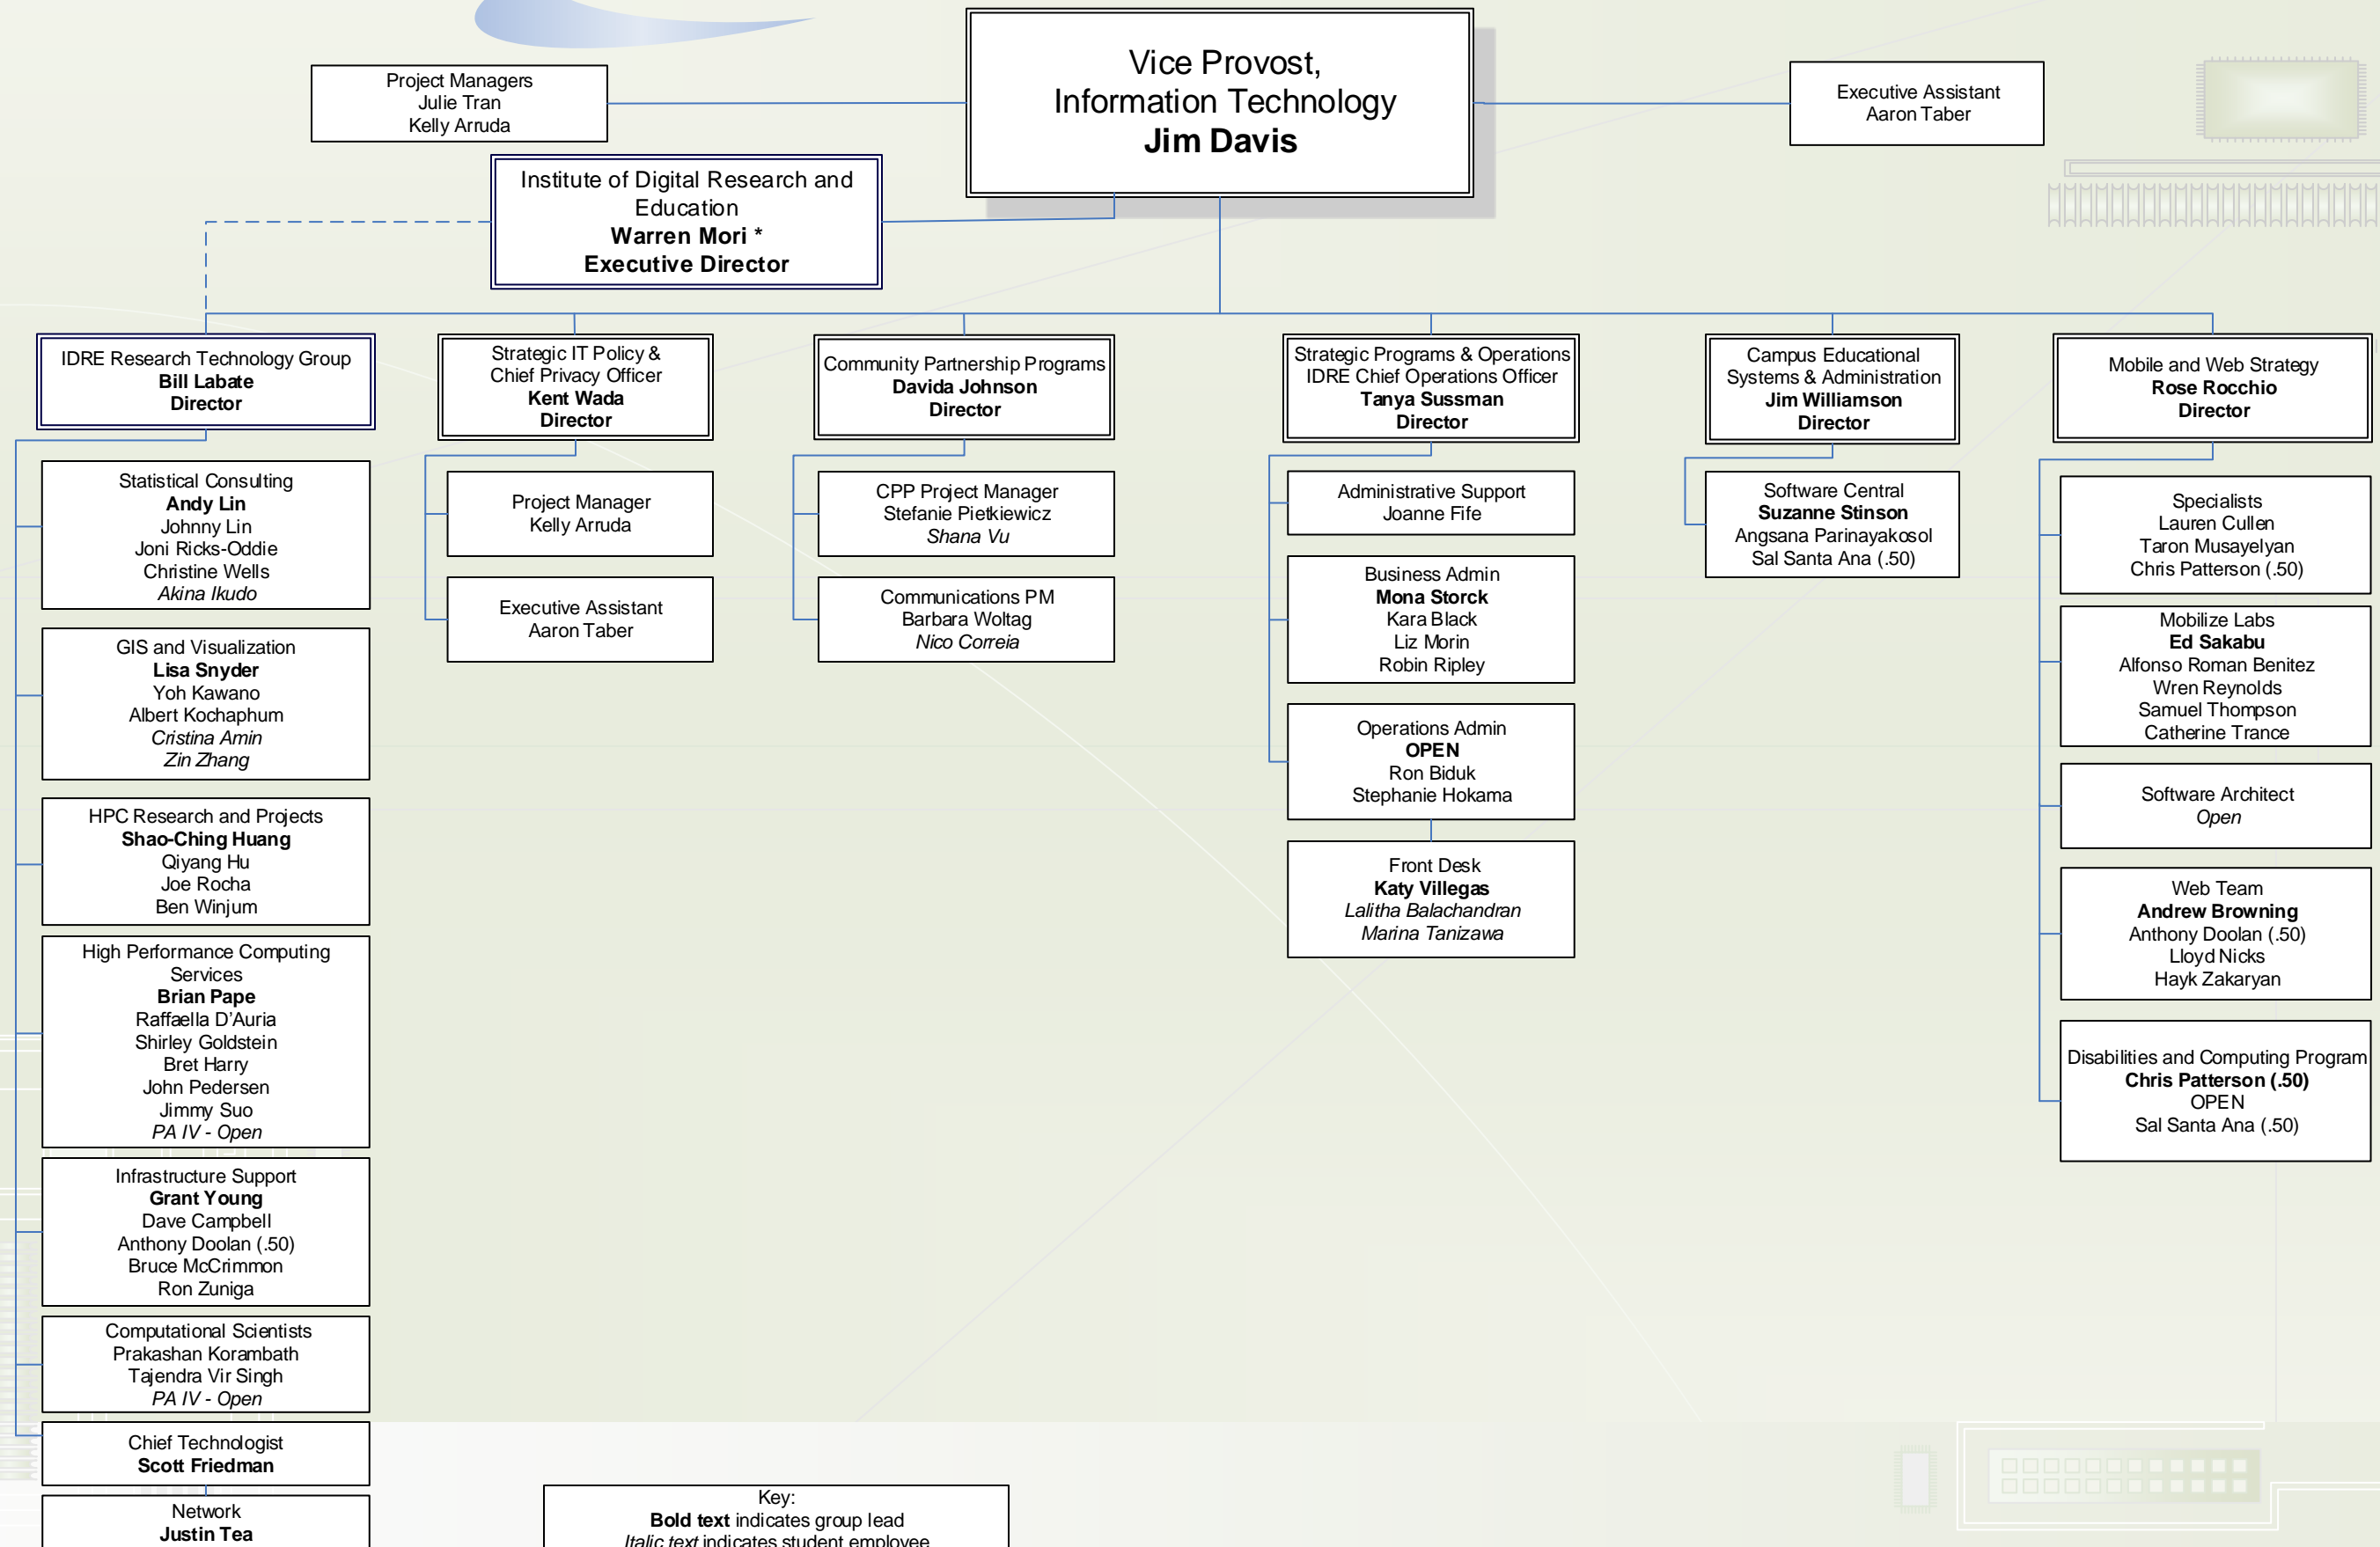

# UCLA Office of Information Technology

Key:  
**Bold text** indicates group lead  
*Italic text* indicates student employee

\* IDRE Executive Director has dual reporting to Vice Chancellor of Research and Vice Provost of Information Technology