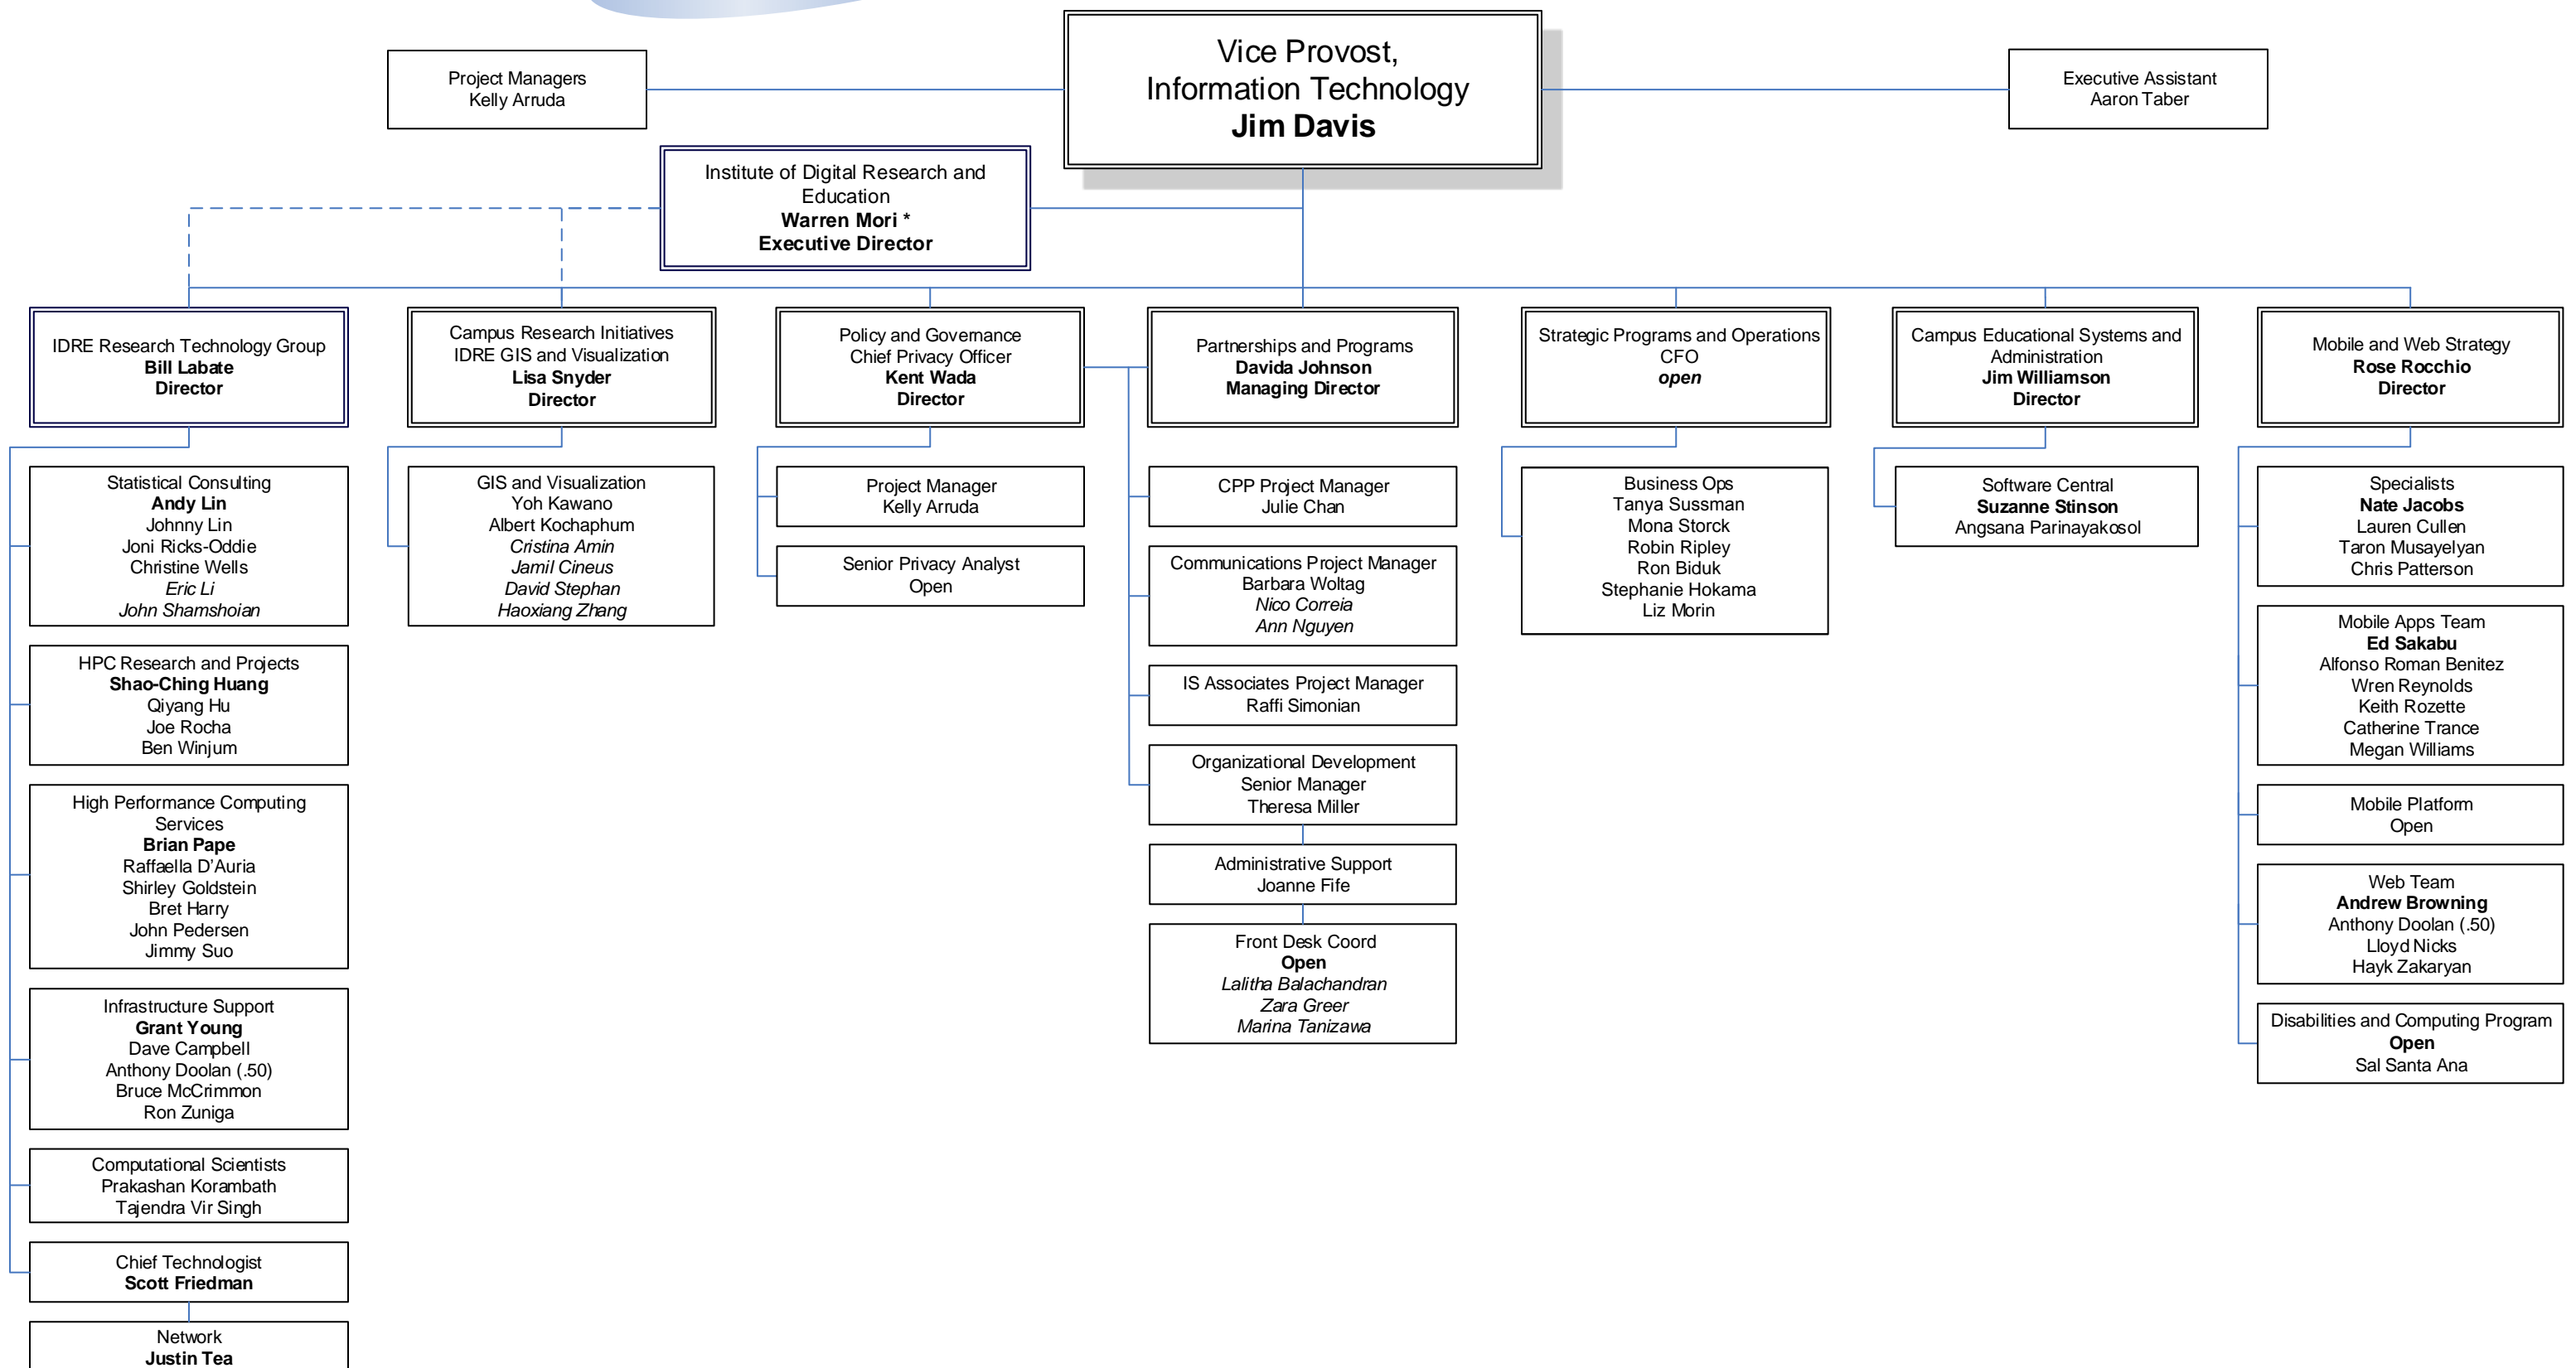

UCLA Office of Information Technology

Key:
Bold text indicates group lead
Italic text indicates student employee

* IDRE Executive Director has dual reporting to Vice Chancellor of Research and Vice Provost of Information Technology